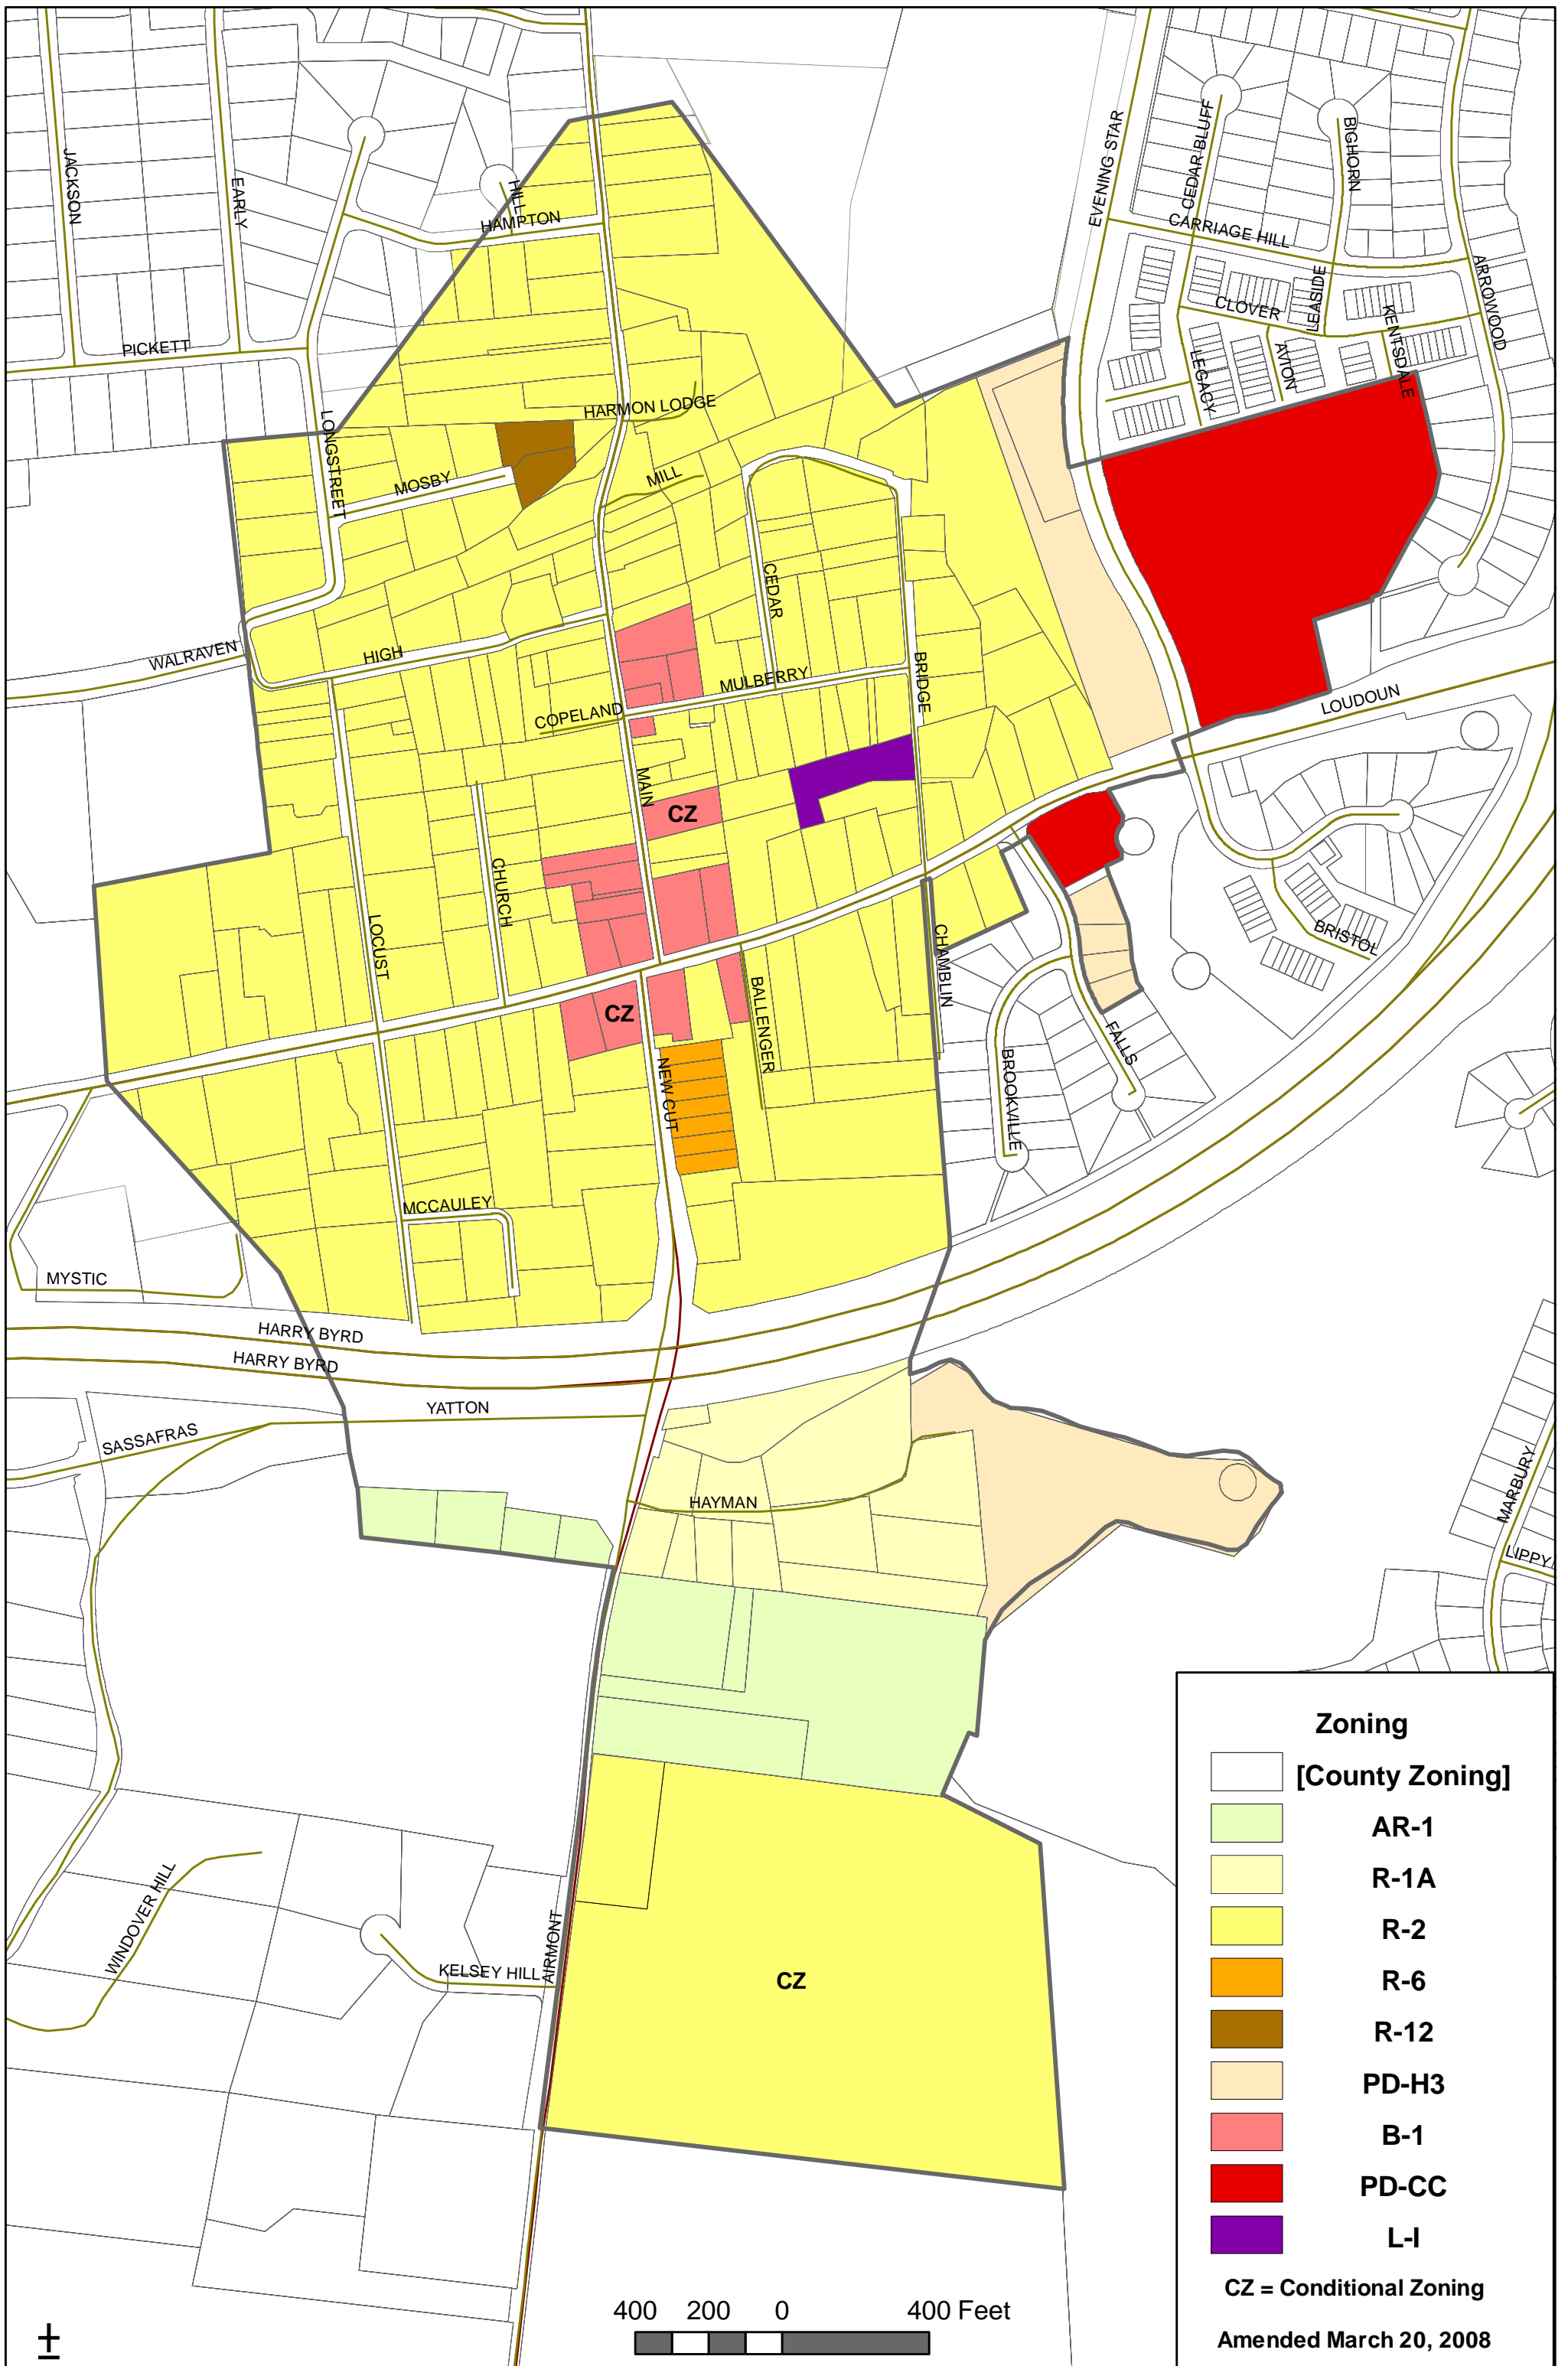

# Town of Round Hill - Zoning Map

**Zoning**

[White Box]	[County Zoning]
[Light Green Box]	AR-1
[Light Yellow Box]	R-1A
[Yellow Box]	R-2
[Orange Box]	R-6
[Brown Box]	R-12
[Light Orange Box]	PD-H3
[Pink Box]	B-1
[Red Box]	PD-CC
[Purple Box]	L-I

**CZ = Conditional Zoning**

**Amended March 20, 2008**