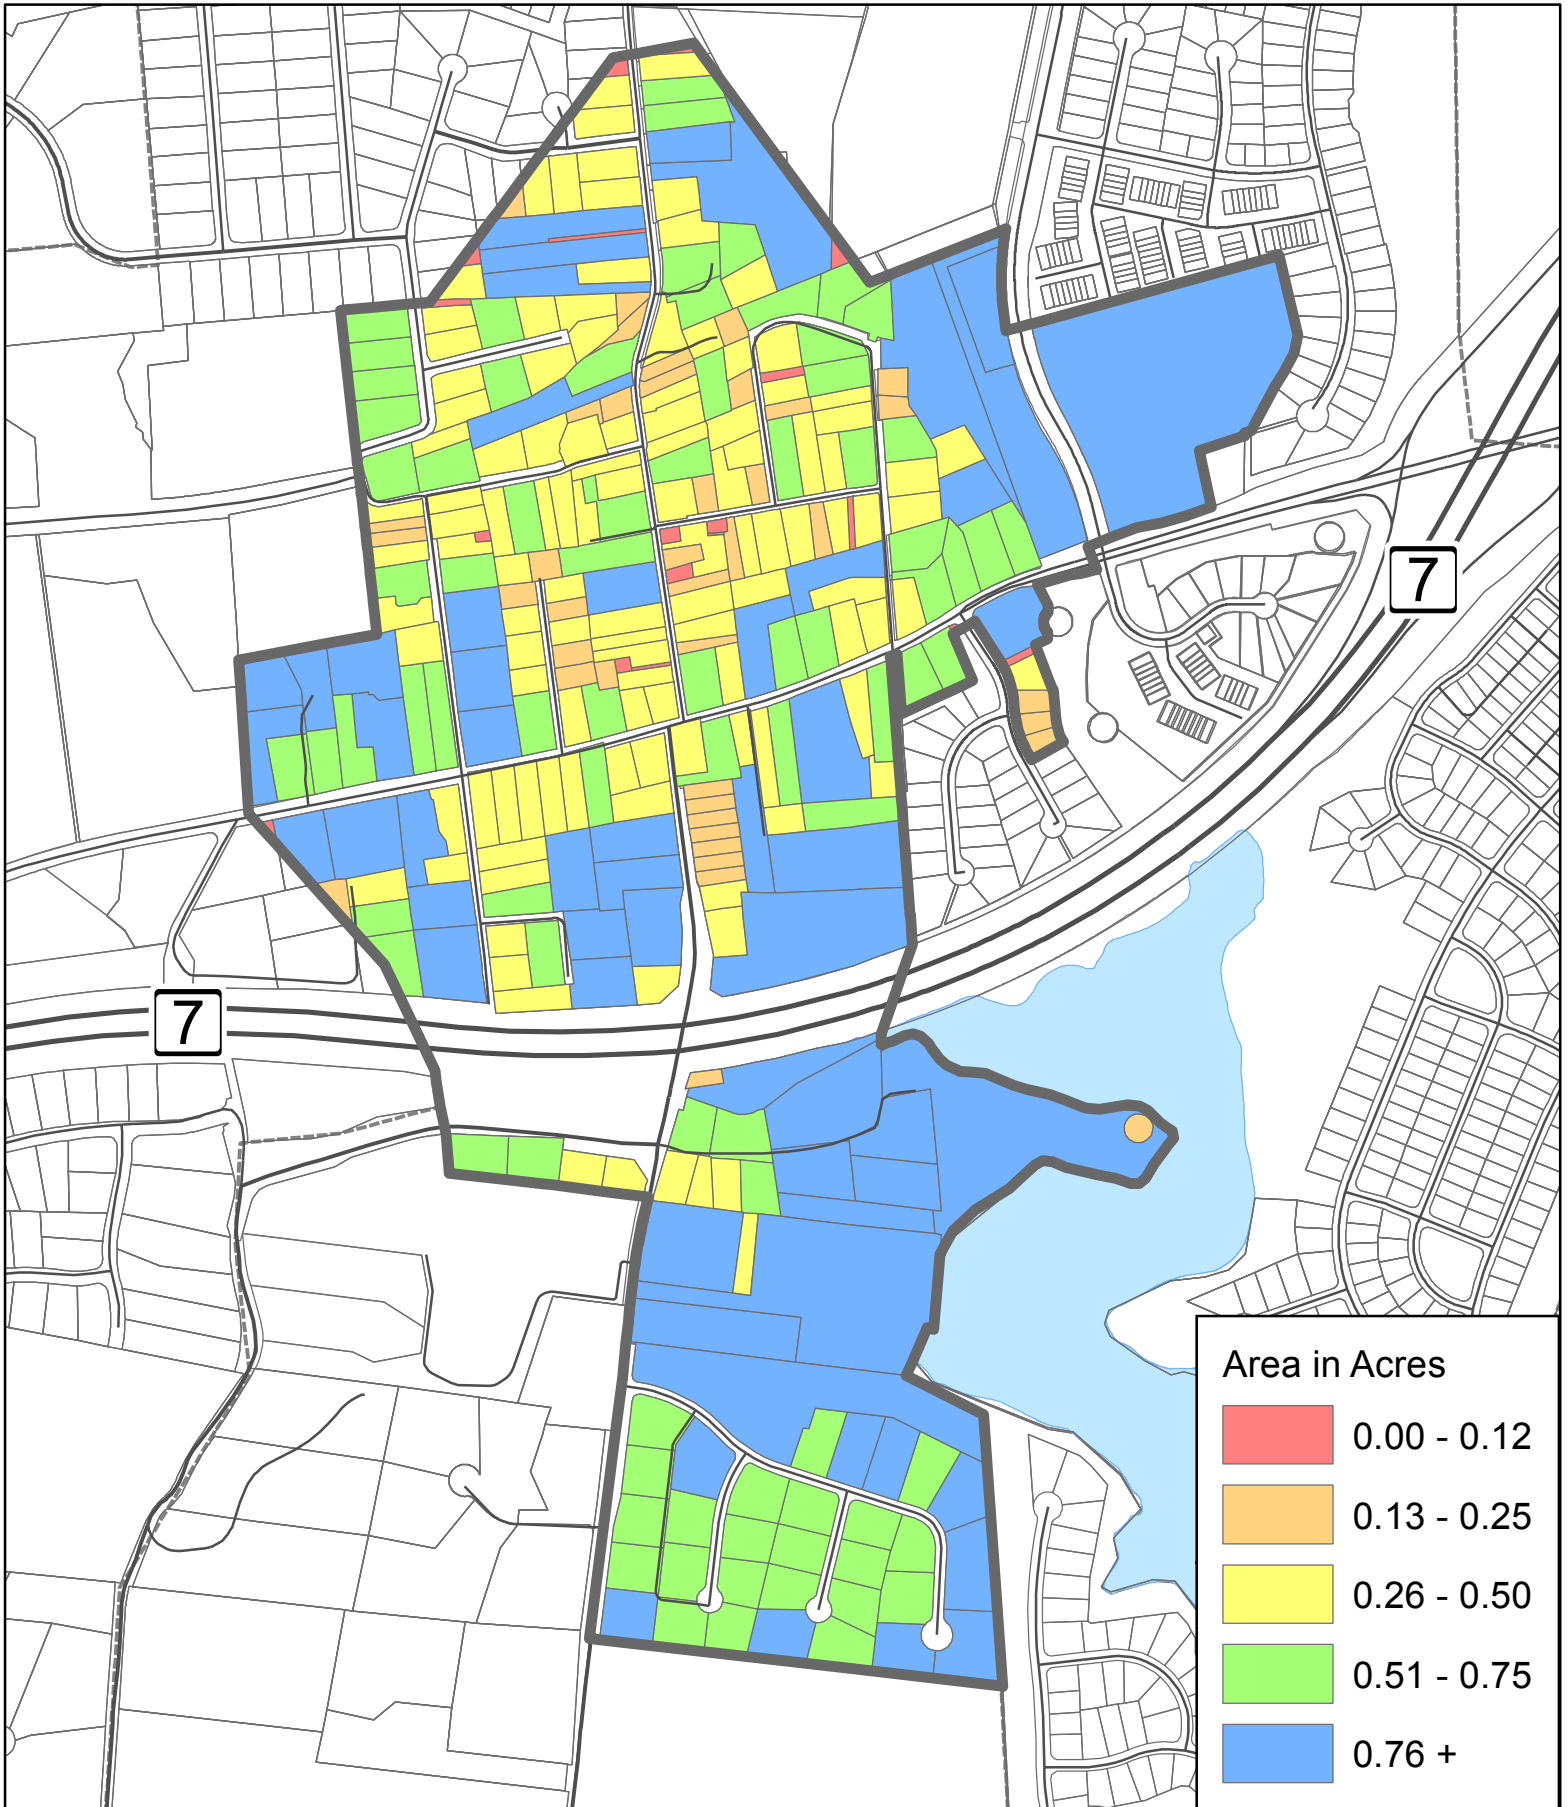

11-1 Lot Size

Area in Acres	
	0.00 - 0.12
	0.13 - 0.25
	0.26 - 0.50
	0.51 - 0.75
	0.76 +

1,000 500 0 1,000 Feet

Amended December 20, 2016